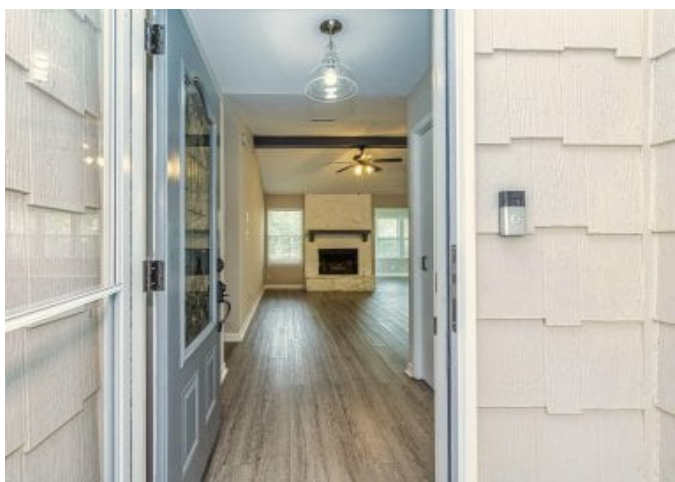

Attributes

- 📍 **Near golf course**

108 Pheasant Ridge, Peachtree City, GA 30269

£290,000

(\$370,000)

3 🏠 2 📄

Description

Updated Ranch right on the golf cart paths! Beautiful hardwood flooring and luxury vinyl plank throughout. This home boasts an open floor plan with a beautiful fireplace in the living room. The kitchen has newer appliances, tiled backsplash and quartz countertops. This home is move in ready. From the sunroom exit to the extended concrete patio great for outdoor entertaining. This is single level living at it's finest! Come see this beauty today.