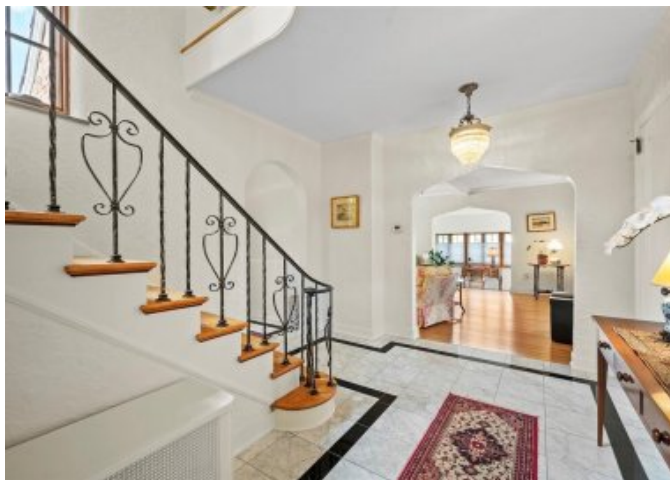

- **Fireplace Count: 2 Fireplaces**
- **Sewer: Public**
- **Water: City Water**
- **Special Program: Global Luxury**

7 Wellington Dr, West View, PA 15229

4 🏠 4 🚗

£510,000
(\$650,000)

Description

Wellington Heights! Gorgeous 4 BR brick home filled with natural light highlighting oversized sun-splashed rooms & original details. Tastefully updated throughout with custom windows, kitchen, bathrooms and more. Pristine hardwood floors, archways, wrought iron railings, beautiful millwork and built-ins. Greet guests in marble entry w/crystal chandelier open to spacious living room w/gas fireplace, beamed ceiling and palladian window. Archways open to sun filled dining room with elegant chandelier and cozy den/sunroom w/2nd door to side porch filled with natural light. Charming breakfast room with bay window opens to updated kitchen with new custom cabinetry, stainless appliances and ceramic tile floors. Roomy primary suite with walk in closet and captive nursery or exercise room. Sunny and spacious 2nd and 3rd bedrooms. Private 4th bedroom/ensuite on top level with a half bath and living area. Finished lower level features a fireplace, built in bar, laundry room and full bath.