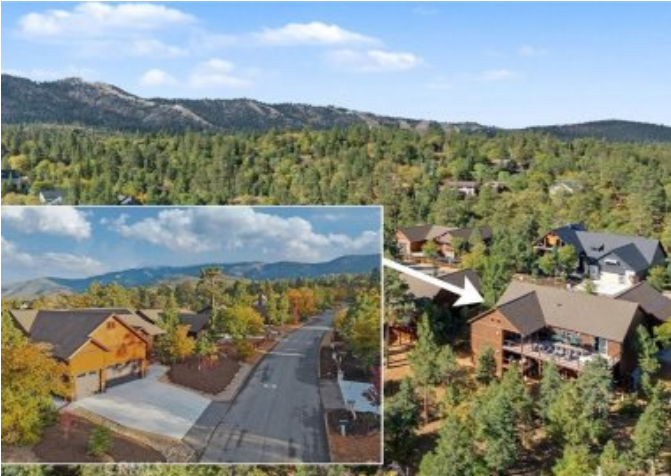

### Attributes

-  **Near ski slopes**
-  **Garage**

**1658 Tuolumne Rd, Big Bear City, CA 92314**

**£1,340,000**  
**(\$1,800,000)**

5 🏠 6 🚗

## Description

New Custom Craftsman's Home, located in Peaceful "High Timber Ranch". Step into the Grand Great Room & Kitchen, with Vaulted Ceilings, Custom Wood Work and Knotty Pine throughout, with Hand Shaved Logs and Porcelian Floors. Gourmet Kitchen with all the upgrades, Stainless Steel Appliances, 36' Thermidor Oven, Wine Cooler, Custom Microwave, Pantry, Two Sinks, Custom Cabinets and Quartz Countertops. Four Master Suites with Decks, Fireplace and Jacuzzi Tubs. Large Media/TV Room, Large Game Room, Laundry Room with Samsung Washer & Dryer. Large Back Deck for Entertaining, with Breathtaking Views of the Trees & Mountains. 3 Car Garage, with room for the boat and toys. Custom Features includes, 3 Heating Systems (to stay toasty warm in the winter), 2 A/C Unit Systems (to keep cool in the summer), Electronic Central Water Filtration System and Security System. This Property is the Ultimate Retreat for the Large Family, Corporate Retreat and could be a Successful short term rental. Just in time for Ski Season. Call today to set up your Showing With The Builder and see all the Amenities this Property has to offer. Bedroom Bedroom Bedroom Bedroom Bedroom Family Room Family Room Full Bath Full Bath Full Bath Full Bath Full Bath Full Bath Game Room Great Room Kitchen Living Room Media Room Utility Walk-In Closet Walk-In Pantry