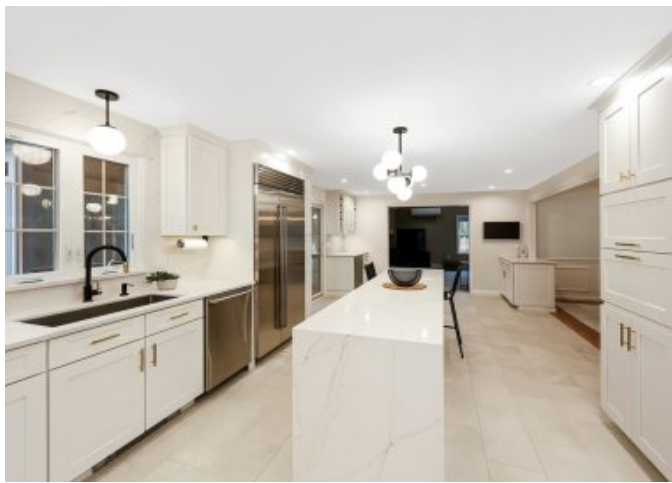

Attributes

 **Swimming pool**

26 Reservoir Rd, Milford, MA 01757

4  4 

£640,000
(\$819,000)

Description

OFFER DEADLINE MON 2/10 12PM Welcome to 26 Reservoir Rd. A stunning 4-bedroom, 3.5-bath Colonial home that effortlessly blends classic elegance with modern comforts. Nestled back on a private driveway in a sought-after North Milford neighborhood. Step inside to discover a beautifully designed interior featuring gleaming hardwood floors, an open-concept layout perfect for entertaining, a large living room with a vaulted ceiling and cozy fireplace, a formal dining area and The chef's kitchen is the true highlight. Beautiful quartz countertops with a waterfall edge on the island, full height quartz backsplash, Wolf cooktop (propane), gourmet Wolf double ovens, Sub Zero refrigerator (see attached list of ALL the upgrades WOW!). Upstairs there are 4 bedrooms, 2 baths. The primary bedroom features a private bathroom, double sinks and a walk in closet. The finished basement has a family room, a 5th bedroom and a full bath. How about a 3 season porch, an inground pool and a large flat backya
Bedroom 12 Feet x 14 Feet (14.0ft x 12.0ft) Bedroom 12 Feet x 13 Feet (13.0ft x 12.0ft) Bedroom 11 Feet x 13 Feet (13.0ft x 11.0ft) Dining Room 11 Feet x 14 Feet (14.0ft x 11.0ft) Family Room 12 Feet x 25 Feet (25.0ft x 12.0ft) Kitchen 26 Feet x 14 Feet (14.0ft x 26.0ft) Living Room 16 Feet x 23 Feet (23.0ft x 16.0ft) Master Bedroom 12 Feet x 17 Feet (17.0ft x 12.0ft)