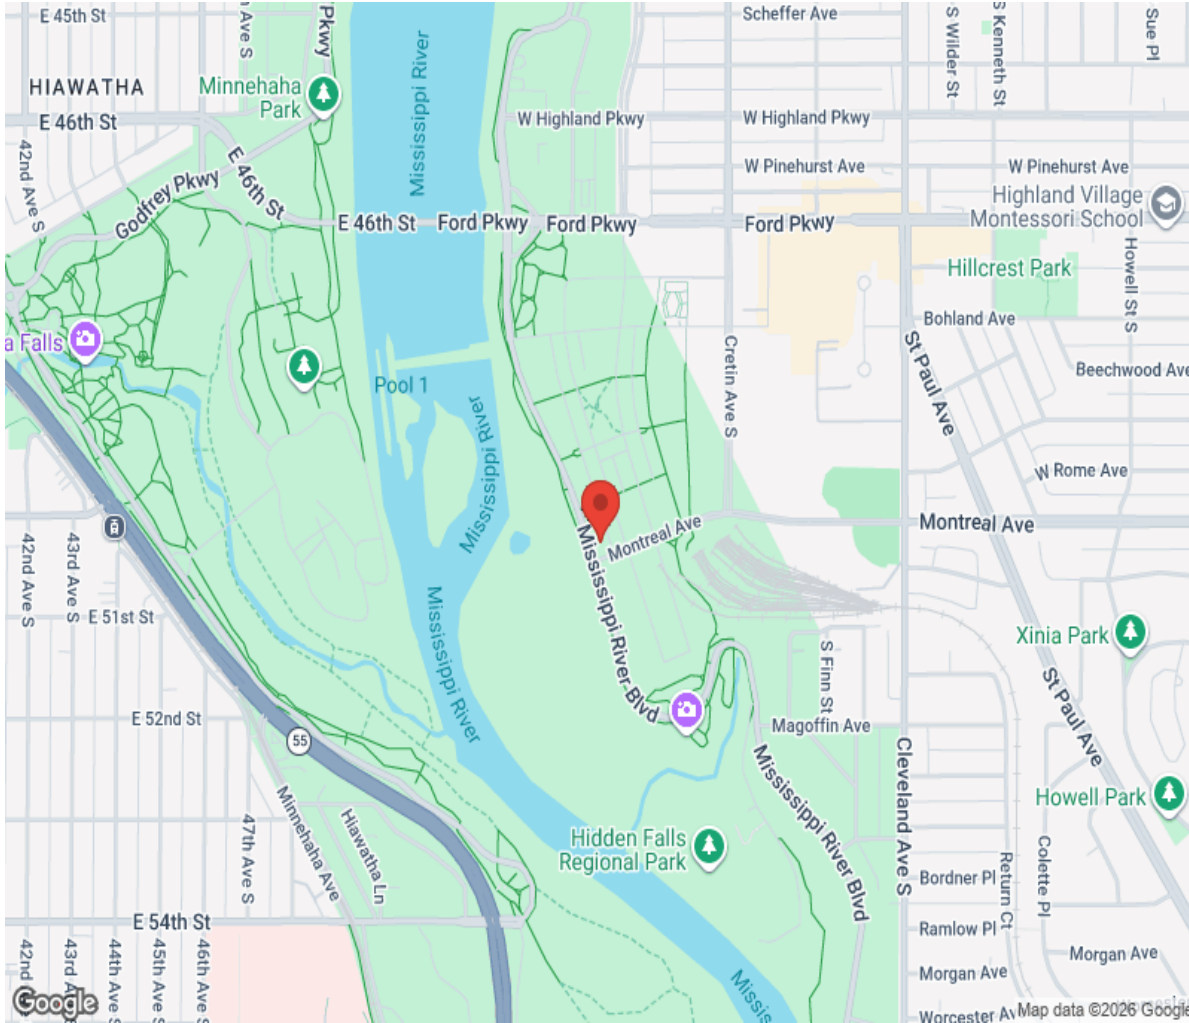

# Hamptons

INTERNATIONAL

**956 Mississippi River Blvd S, Saint Paul, MN 55116**

4 🏠 3 🚗

**£2,130,000**

**(\$2,850,000)**

## Description

Stunning Modern Tudor in Highland Bridge just completed in June 2025! This custom 4 bed, 5 bath Modern Tudor-built by acclaimed Detail Homes and thoughtfully designed by David Charlez Designs-sits proudly on a coveted corner lot in Saint Paul's most exciting new neighborhood: Highland Bridge. Here, timeless charm meets modern sophistication in one unforgettable home. Inside, you're greeted by an open-concept layout drenched in natural light, thanks to oversized windows throughout. The gourmet kitchen is a chef's dream, featuring sleek finishes and a separate walk-in pantry. Step out to the lovely back porch-perfect for morning coffee or evening wine. Upstairs, the spacious owner's suite is a true sanctuary, complete with a Juliet balcony, large walk-in closet, and a spa-inspired en-suite bath. The finished lower level adds even more living space, with a full exercise room, generous family room, additional bedroom, and bath. Highland Bridge is more than a community-it's a lifestyle. With over 50 acres of parks, trails, and greenways, it's Minnesota's most sustainable and thoughtfully planned neighborhood. And with only 13 lots available, with lot prices starting at \$475K, the opportunity to build your dream home here won't last long. Ready to build your forever home? Let's talk!

# Location