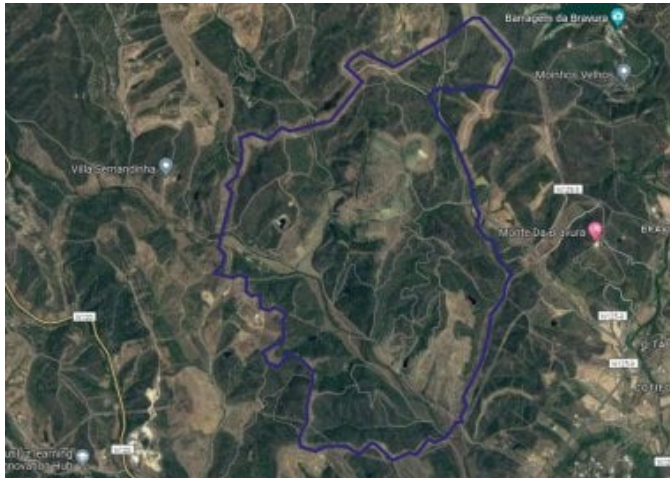

Bensafrim, Lagos, Algarve, Portugal

£10,810,000
(€12,500,000)

Description

Incredible Opportunity to develop a High Performance Football Centre, here in the Algarve Match Algarve - High Performance Football Centre is a sports centre of excellence, geared primarily at training, educating and recovering athletes from the football area, but also for athletes of other sports, professional or non-professional, such as footgolf, rugby, cycling, tennis, athletics, and even water sports like rowing, which can be practiced in the Barragem da Bravura [Bravura Dam], very close to our complex. The primary goal of Match Algarve is to provide a high performance sports centre for people connected to professional sports, but also for athletes that wish to research, train and compete within a stimulating environment, with unique conditions and a climate that can help them attain their sports goals. Match Algarve was designed and is fully prepared to provide national and international clubs with a series of infrastructures with cutting edge equipment and a highly experienced team that will provide the best monitoring for the preparation of athletes and teams of a wide variety of sports. Ultimately, Match Algarve intends to respond to the growing need of educational, professional and non-professional sport practice in constant growth at different levels. Located in the centre of a 610ha farm, it is an interesting architectural complex surrounded by football fields, sports infrastructure, a hotel and a range of accommodation facilities that combine modernity and tradition in a unique mixture between past, present, and future. The village of Corte do Bispo is the result of the recovery works in the buildings that used to constitute the manor house of the agriculture property, which will be the social, commercial and administrative centre of the complex. Shops, restaurants, coffee shops, projection rooms and others, turn this group of buildings with relevant architectonic value into the heart of Match Algarve.