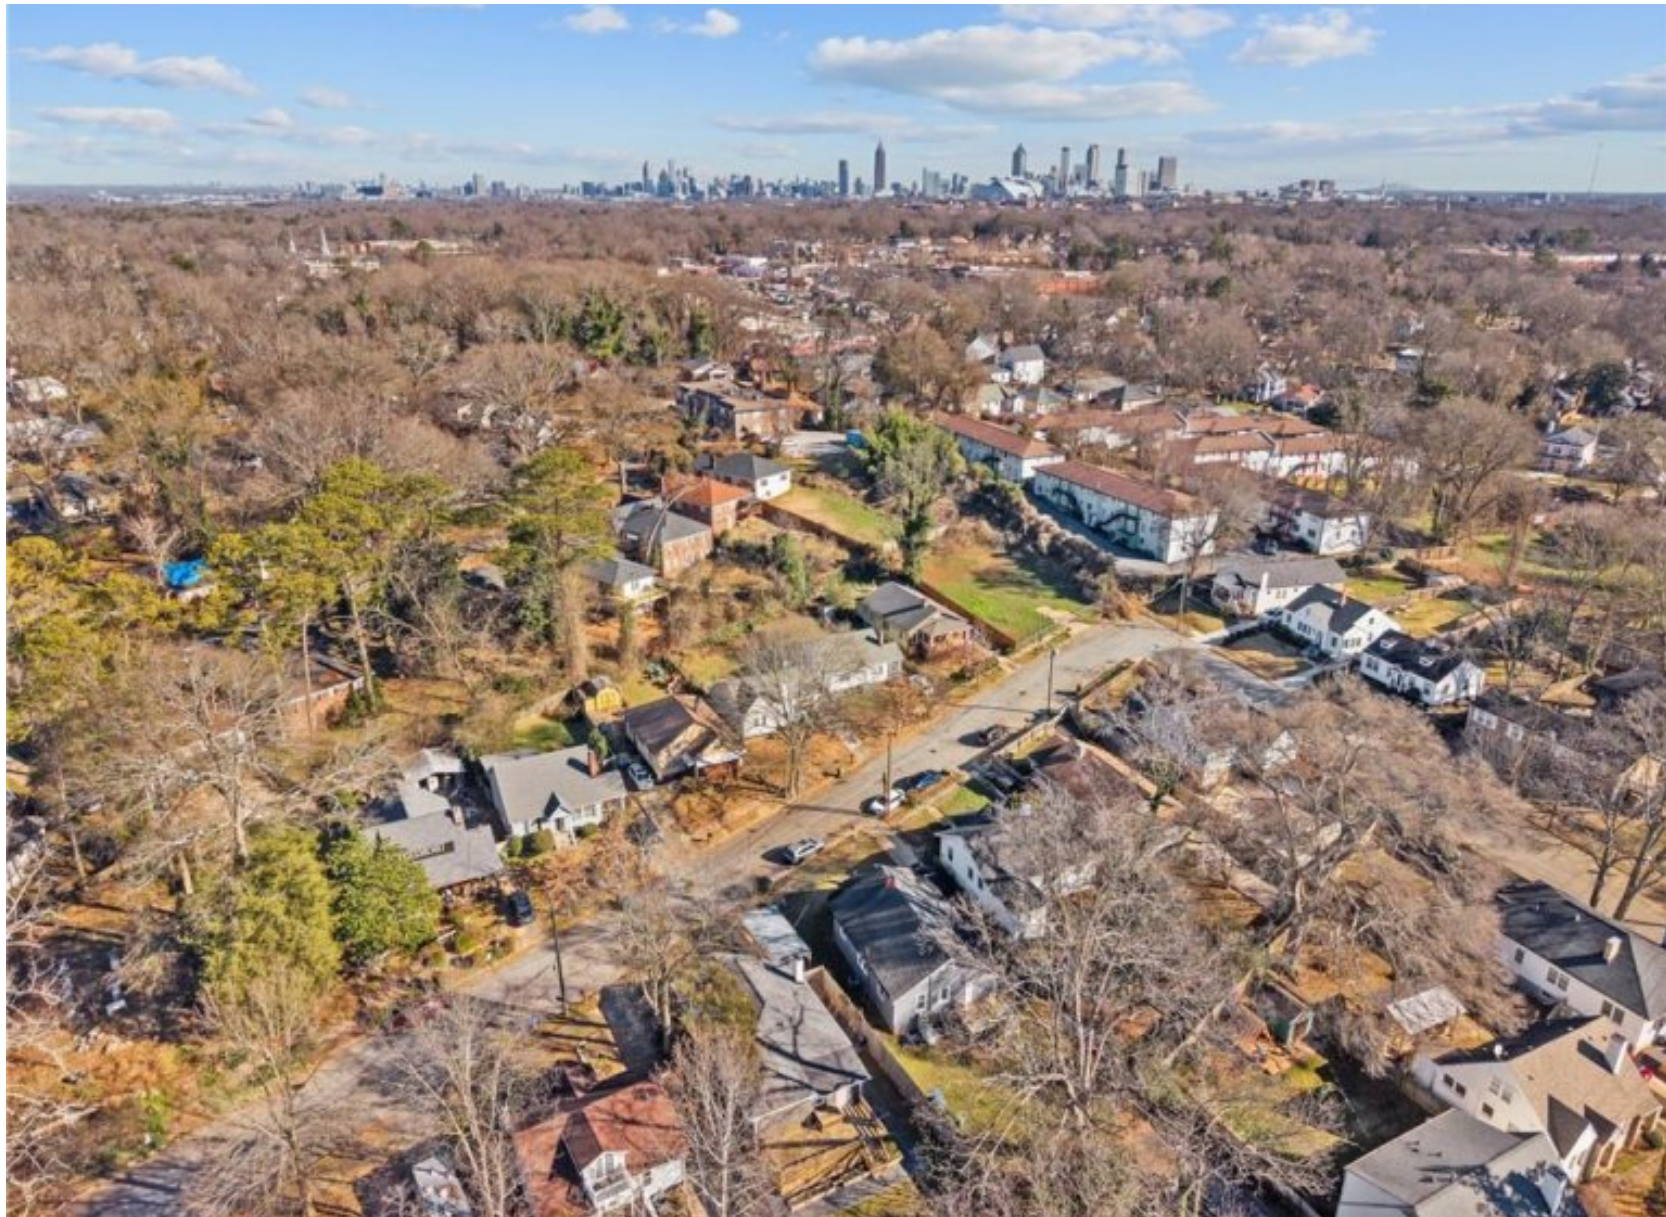

£270,000
(\$355,000)

3  2 

Description

Are you searching for classic Craftsman construction with a modern twist in an unbeatable location? Step into timeless charm with modern ease in this move-in ready 1935 Westview Craftsman bungalow in the heart of Westview. A newly restored covered front porch with porch swing sets the tone, while hardwood floors and abundant natural light welcome you inside. The exterior proudly nods to classic Craftsman style, but the interior has been thoughtfully reimagined with a beautiful open-concept layout, the perfect blend of historical character and contemporary living. The custom kitchen is a true standout, featuring quartz countertops, stainless steel appliances, and exceptional storage, ideal for both everyday living and entertaining. Outside, enjoy a spacious covered carport and an oversized deck spanning the entire length of the home, creating a seamless indoor-outdoor lifestyle. Major systems bring peace of mind with a recently replaced roof and water heater. Perfectly positioned near the Beltline, Lee+White, and the Westview commercial district, including Westview Corner Grocery and the newly opened The Westwood, this location offers the best of neighborhood living with city convenience. Quick access to major highways, downtown Atlanta, and the airport makes commuting effortless.