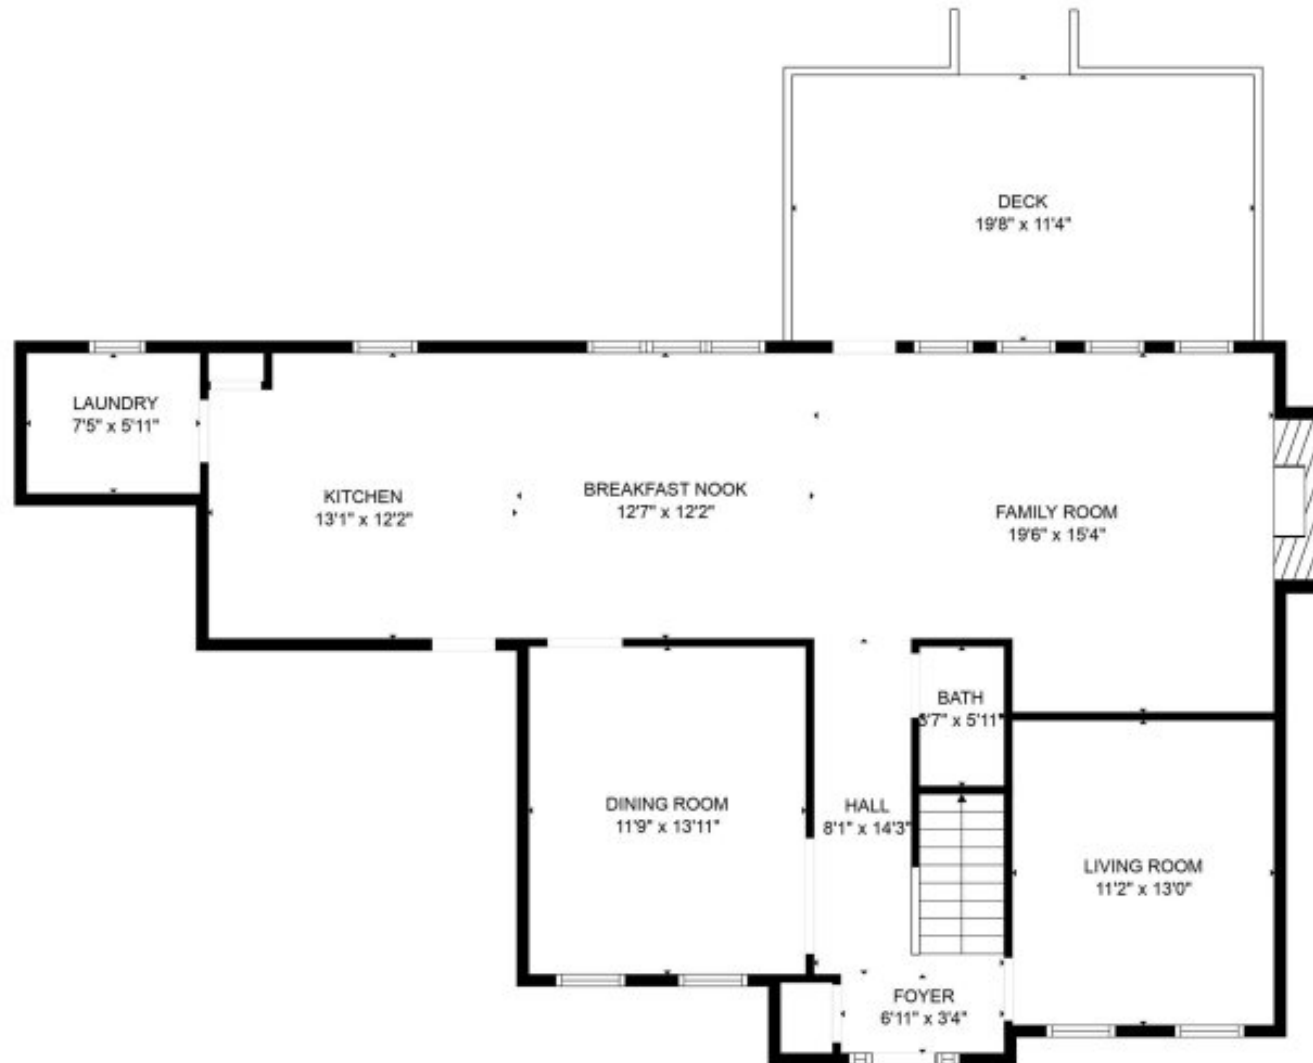

## Description

**\*\* MAJOR COSMETIC UPGRADES: QUARTZ COUNTERTOPS, LVP FLOORING, STAINLESS WALL OVEN, FIREPLACE SURROUND & PAINT\*\*** Priced substantially below appraisal, this spacious home is filled with thoughtful updates like new LVP flooring on the main, Taj Mahal granite counter tops, granite fireplace surround, wall oven, paint, updated lighting and landscaping...making it easy to picture yourself settling in. The kitchen is the heart of the home, featuring ample cabinets, a large island, and recessed lighting-perfect for cooking, entertaining, and gathering with family and friends. The roomy laundry area is tucked just off the kitchen for everyday convenience. The home also offers both a formal living room and dining room, giving you flexible space that fits your lifestyle. Upstairs, the spacious primary suite has a large walk-in closet, dual sinks, a separate shower, and a deep soaking tub where you can relax at the end of the day. Three additional bedrooms and a full bath provide plenty of room for everyone. Outside, enjoy peaceful mornings or lively evenings on the spacious deck, overlooking the yard with a sprinkler system that keeps it green and low-maintenance. The oversized 2-car garage with extra golf cart space is a true bonus. Located just off one of the Braelinn Golf Course greens, this home offers easy access to the Braelinn Golf Club & Sports Club and sits within the highly sought-after Fayette County school trifecta-Braelinn Elementary, Rising Starr Middle, and Starr's Mill High School. Don't wait-schedule your private tour today and come see why life in Tamerlane could be the perfect fit for you!

GEORGIA  
FLOOR PLAN CRAFTED BY CONCEPTUAL ART PRODUCTIONS TO EXPRESS IDEAS. MEASUREMENTS MAY VARY SLIGHTLY FROM ACTUAL.