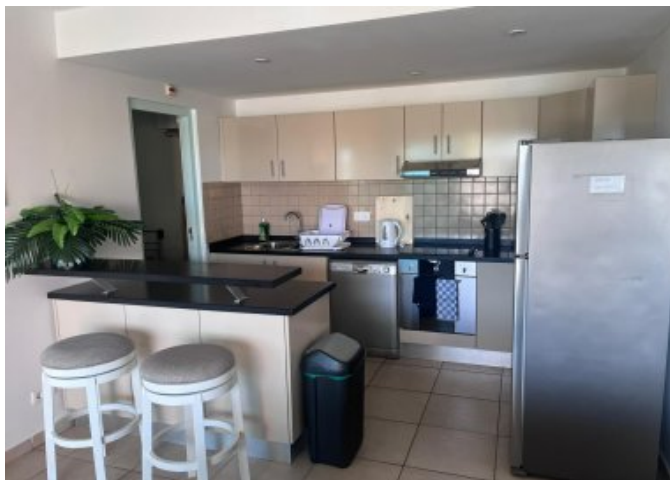

## Description

Palapa Resort - Curacao - Caracasbaai Beachfront LivingLuxury Apartment at Palapa Beach Resort, CaracasbaaiIndulge in sophisticated living with unparalleled views in this stunning 113m apartment located on the second floor of the esteemed Palapa Curaao Beach Resort. This exquisite residence boasts a private covered balcony that offers a panoramic view on the cliffs of Caracasbay, and the lagoon.Property Features:Elevator accessPrivate parkingInviting swimming poolPrivate balcony with serene viewsGated community for added securityExclusive access to a private beachThis exceptional apartment is just a stone's throw from the public beach and a short drive to the renowned Jan Thiel Beach. Dont miss this rare opportunity to own a luxurious home in one of Curaaos most sought-after locations.