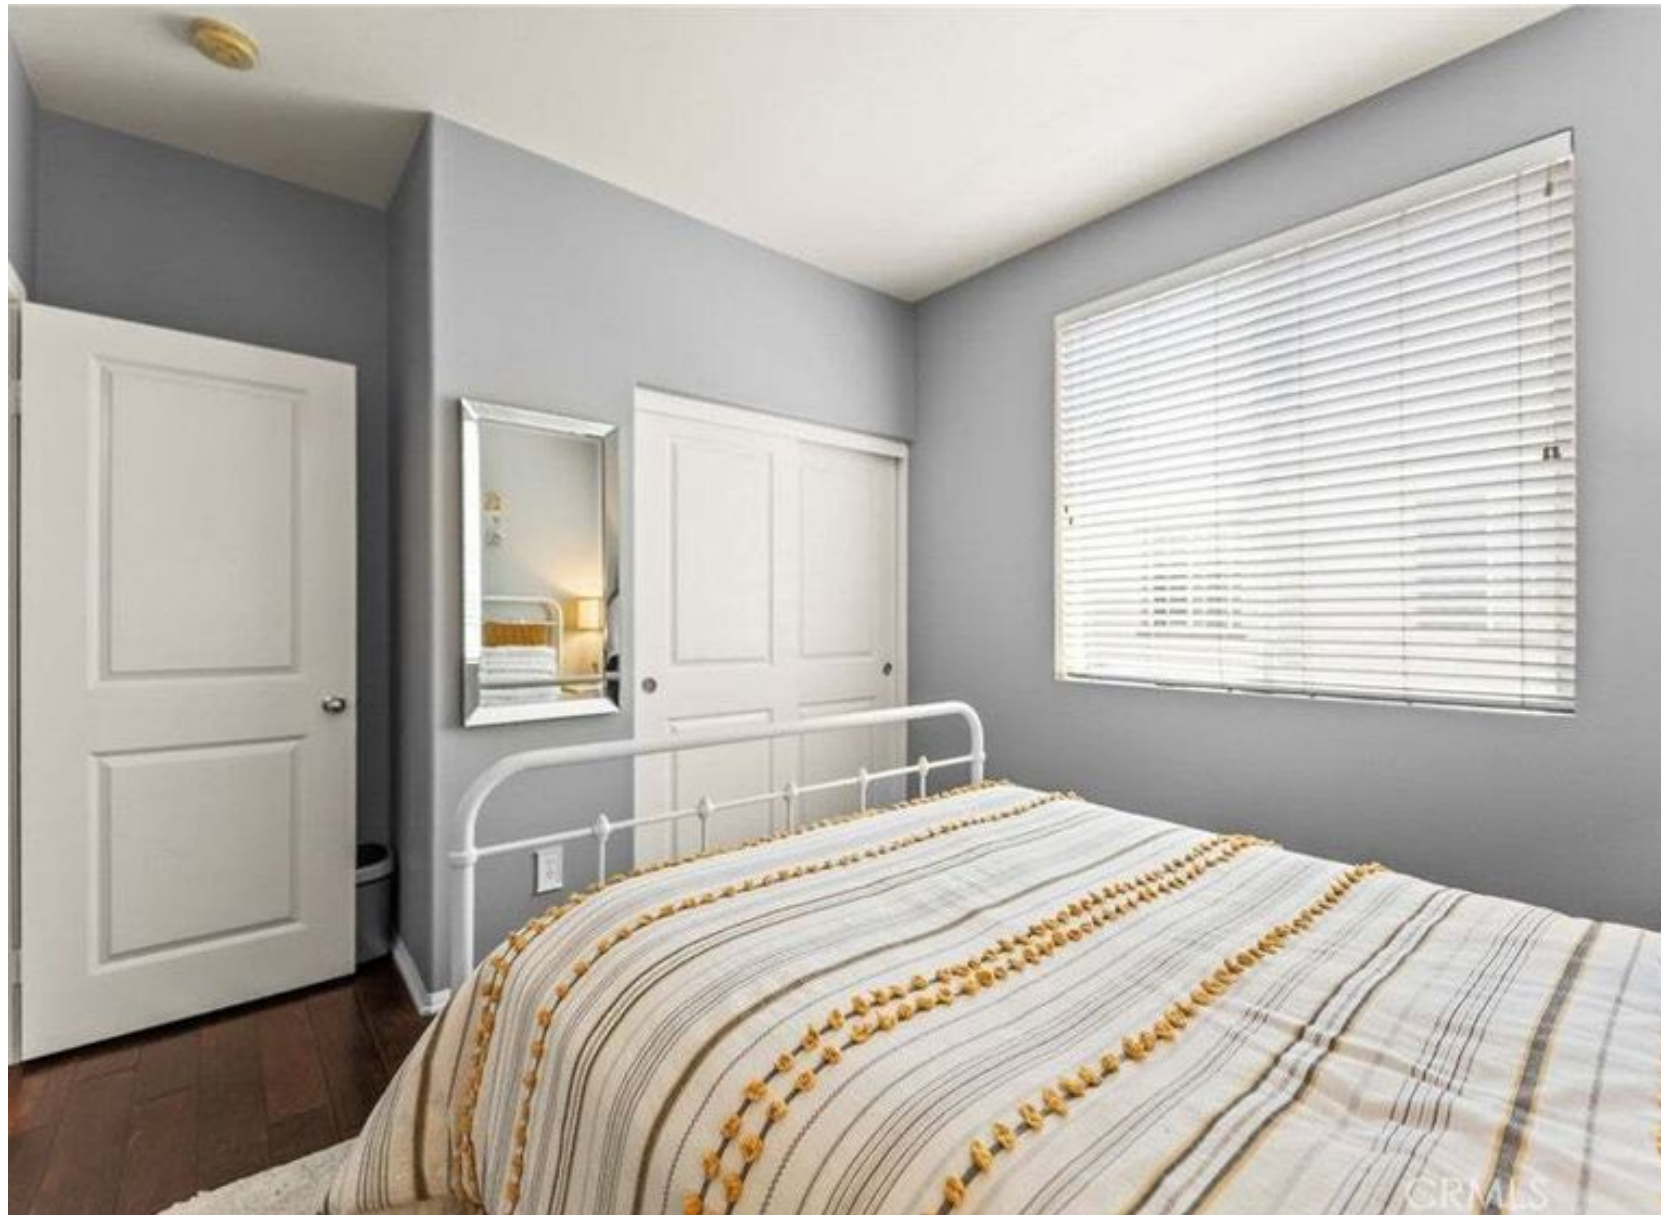

## Description

Welcome to this beautiful townhouse located in one of Whittier's most popular communities, right in the heart of the city. Featuring a modern, open-concept floor plan. This home offers 3 bedrooms, 3 full bathrooms, and two private balconies. Each bedroom has its own full bathroom, creating the comfort and privacy of three separate suites. One bedroom suite is conveniently located on the main level, perfect for guests, extended family, or a home office, while the other two suites are upstairs. The main Master Suite has a double sink vanity, separate shower and a relaxing soaking tub. Elegant, distressed wood flooring adds warmth and sophistication throughout the living areas. The spacious open kitchen is appointed with granite countertops, stainless-steel appliances, and ample cabinetry. Residents and guests are welcomed by a stunning illuminated fountain at the entrance, creating a warm and inviting atmosphere. Community amenities include a resort-style pool and spa, as well as a charming playground for children. Ideally situated within the popular Whittwood Town Center, you'll enjoy the convenience of shops, restaurants, cafés, and supermarkets just steps from your door. In addition, the area is served by some of Whittier's highest-rated schools, making this an exceptional place to call home. Comfort, convenience, and a prime location come together in this exceptional Whittier townhouse.